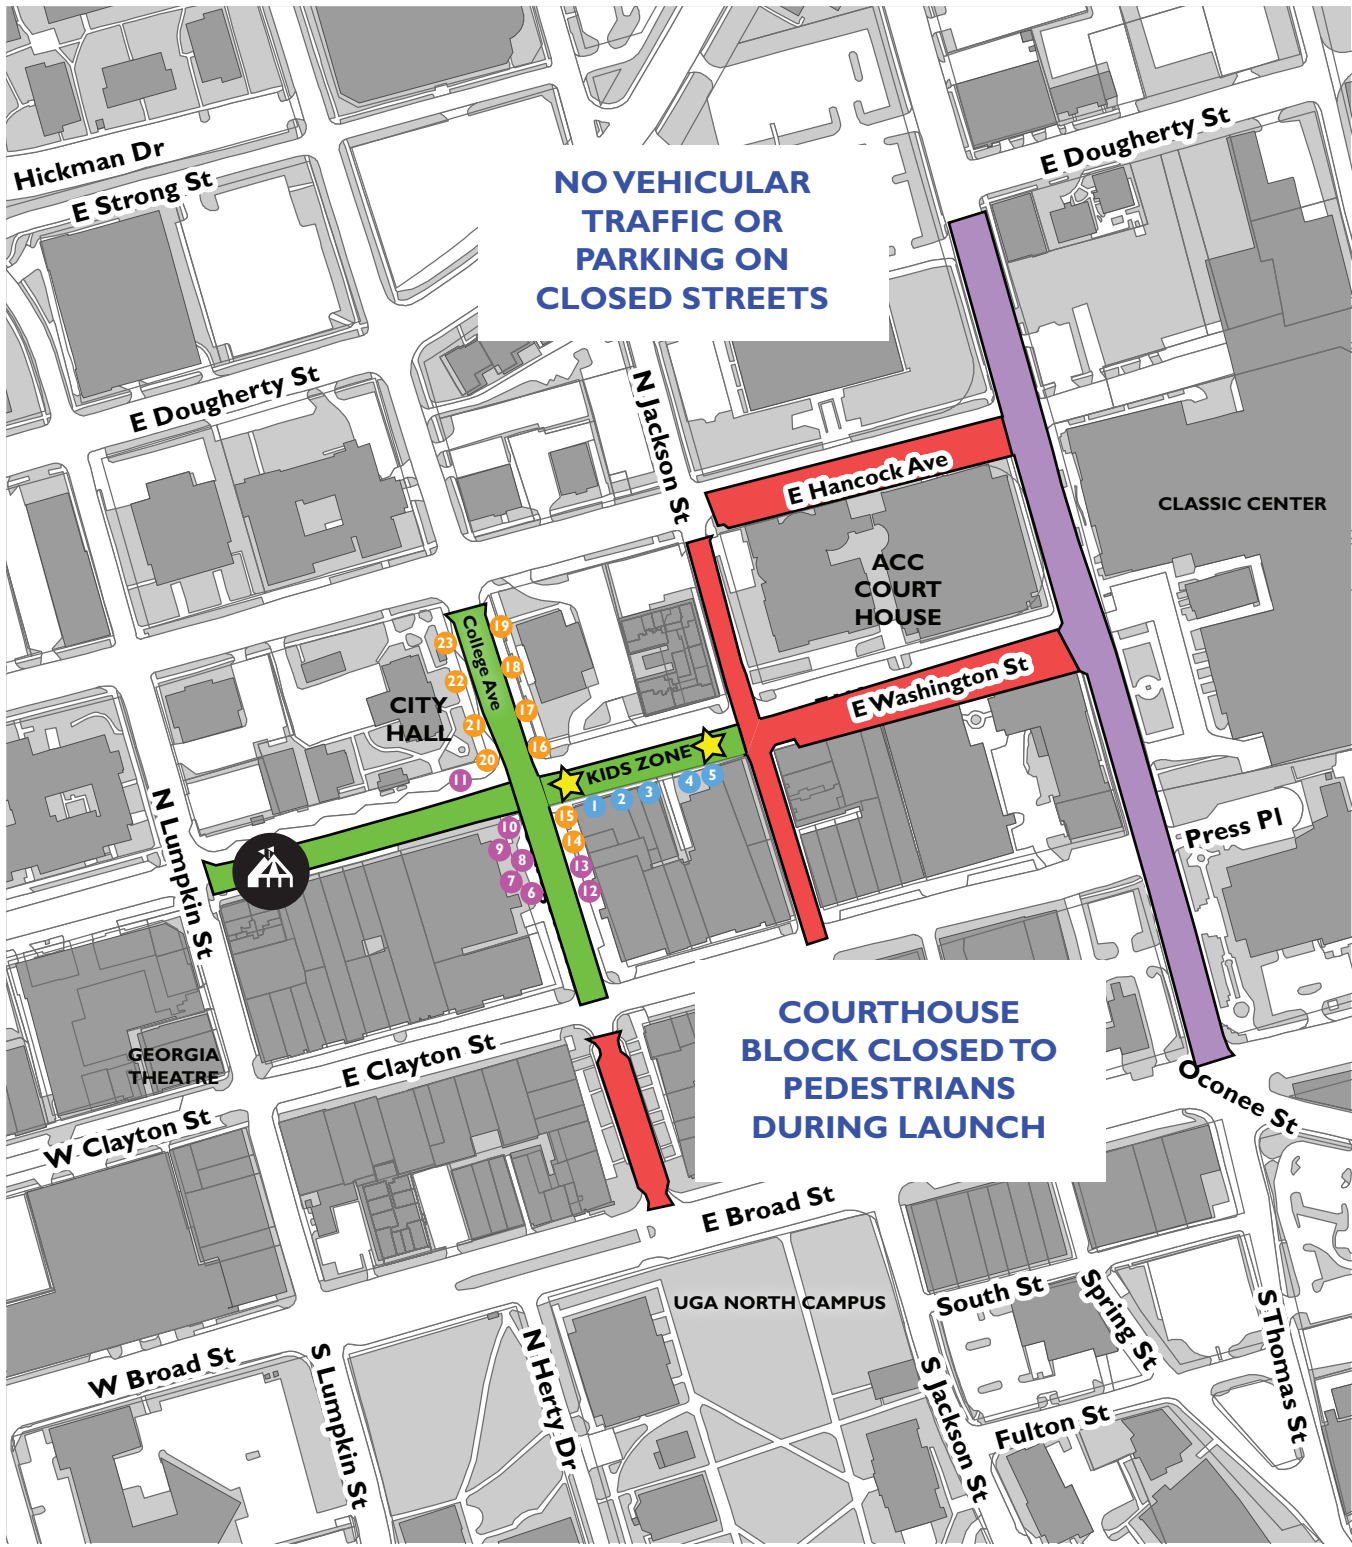

Star-Spangled Classic 2017

LEGEND

- Activity Area (Road Closure)
- Road Closure Beginning 2pm
- Road Closure 9pm - 11:30pm
- Showmobile
- Desserts
 - 1 - Hokulia Shave Ice
 - 2 - Tracy's Tasties
 - 3 - Kona Ice
 - 4 - Lil' Ice Cream Dude
 - 5 - The Funnel Cake Guys
- Savories
 - 14 - Po Boys
 - 15 - The Kitchen
 - 16 - Filipino
 - 17 - Alice & Jack's Rib Shack
 - 18 - Express Foods
 - 19 - T&C Concessions
 - 20 - Biggum's BBQ
 - 21 - Ole
 - 22 - Da Munchiezz
 - 23 - Holy Crepe
- Non Food
 - 6 - ACC Recycling/ KACCB
 - 7 - Gift N Glow Novelties
 - 8 - ACC Cooperative Ext.
 - 9 - Laser Pointing
 - 10 - Angel Gomez
 - 11 - First Aid/ Lost Child/ Lost & Found
 - 12 - Amazing Face
 - 13 - Rolling Runway

Location Map

Athens-Clarke County